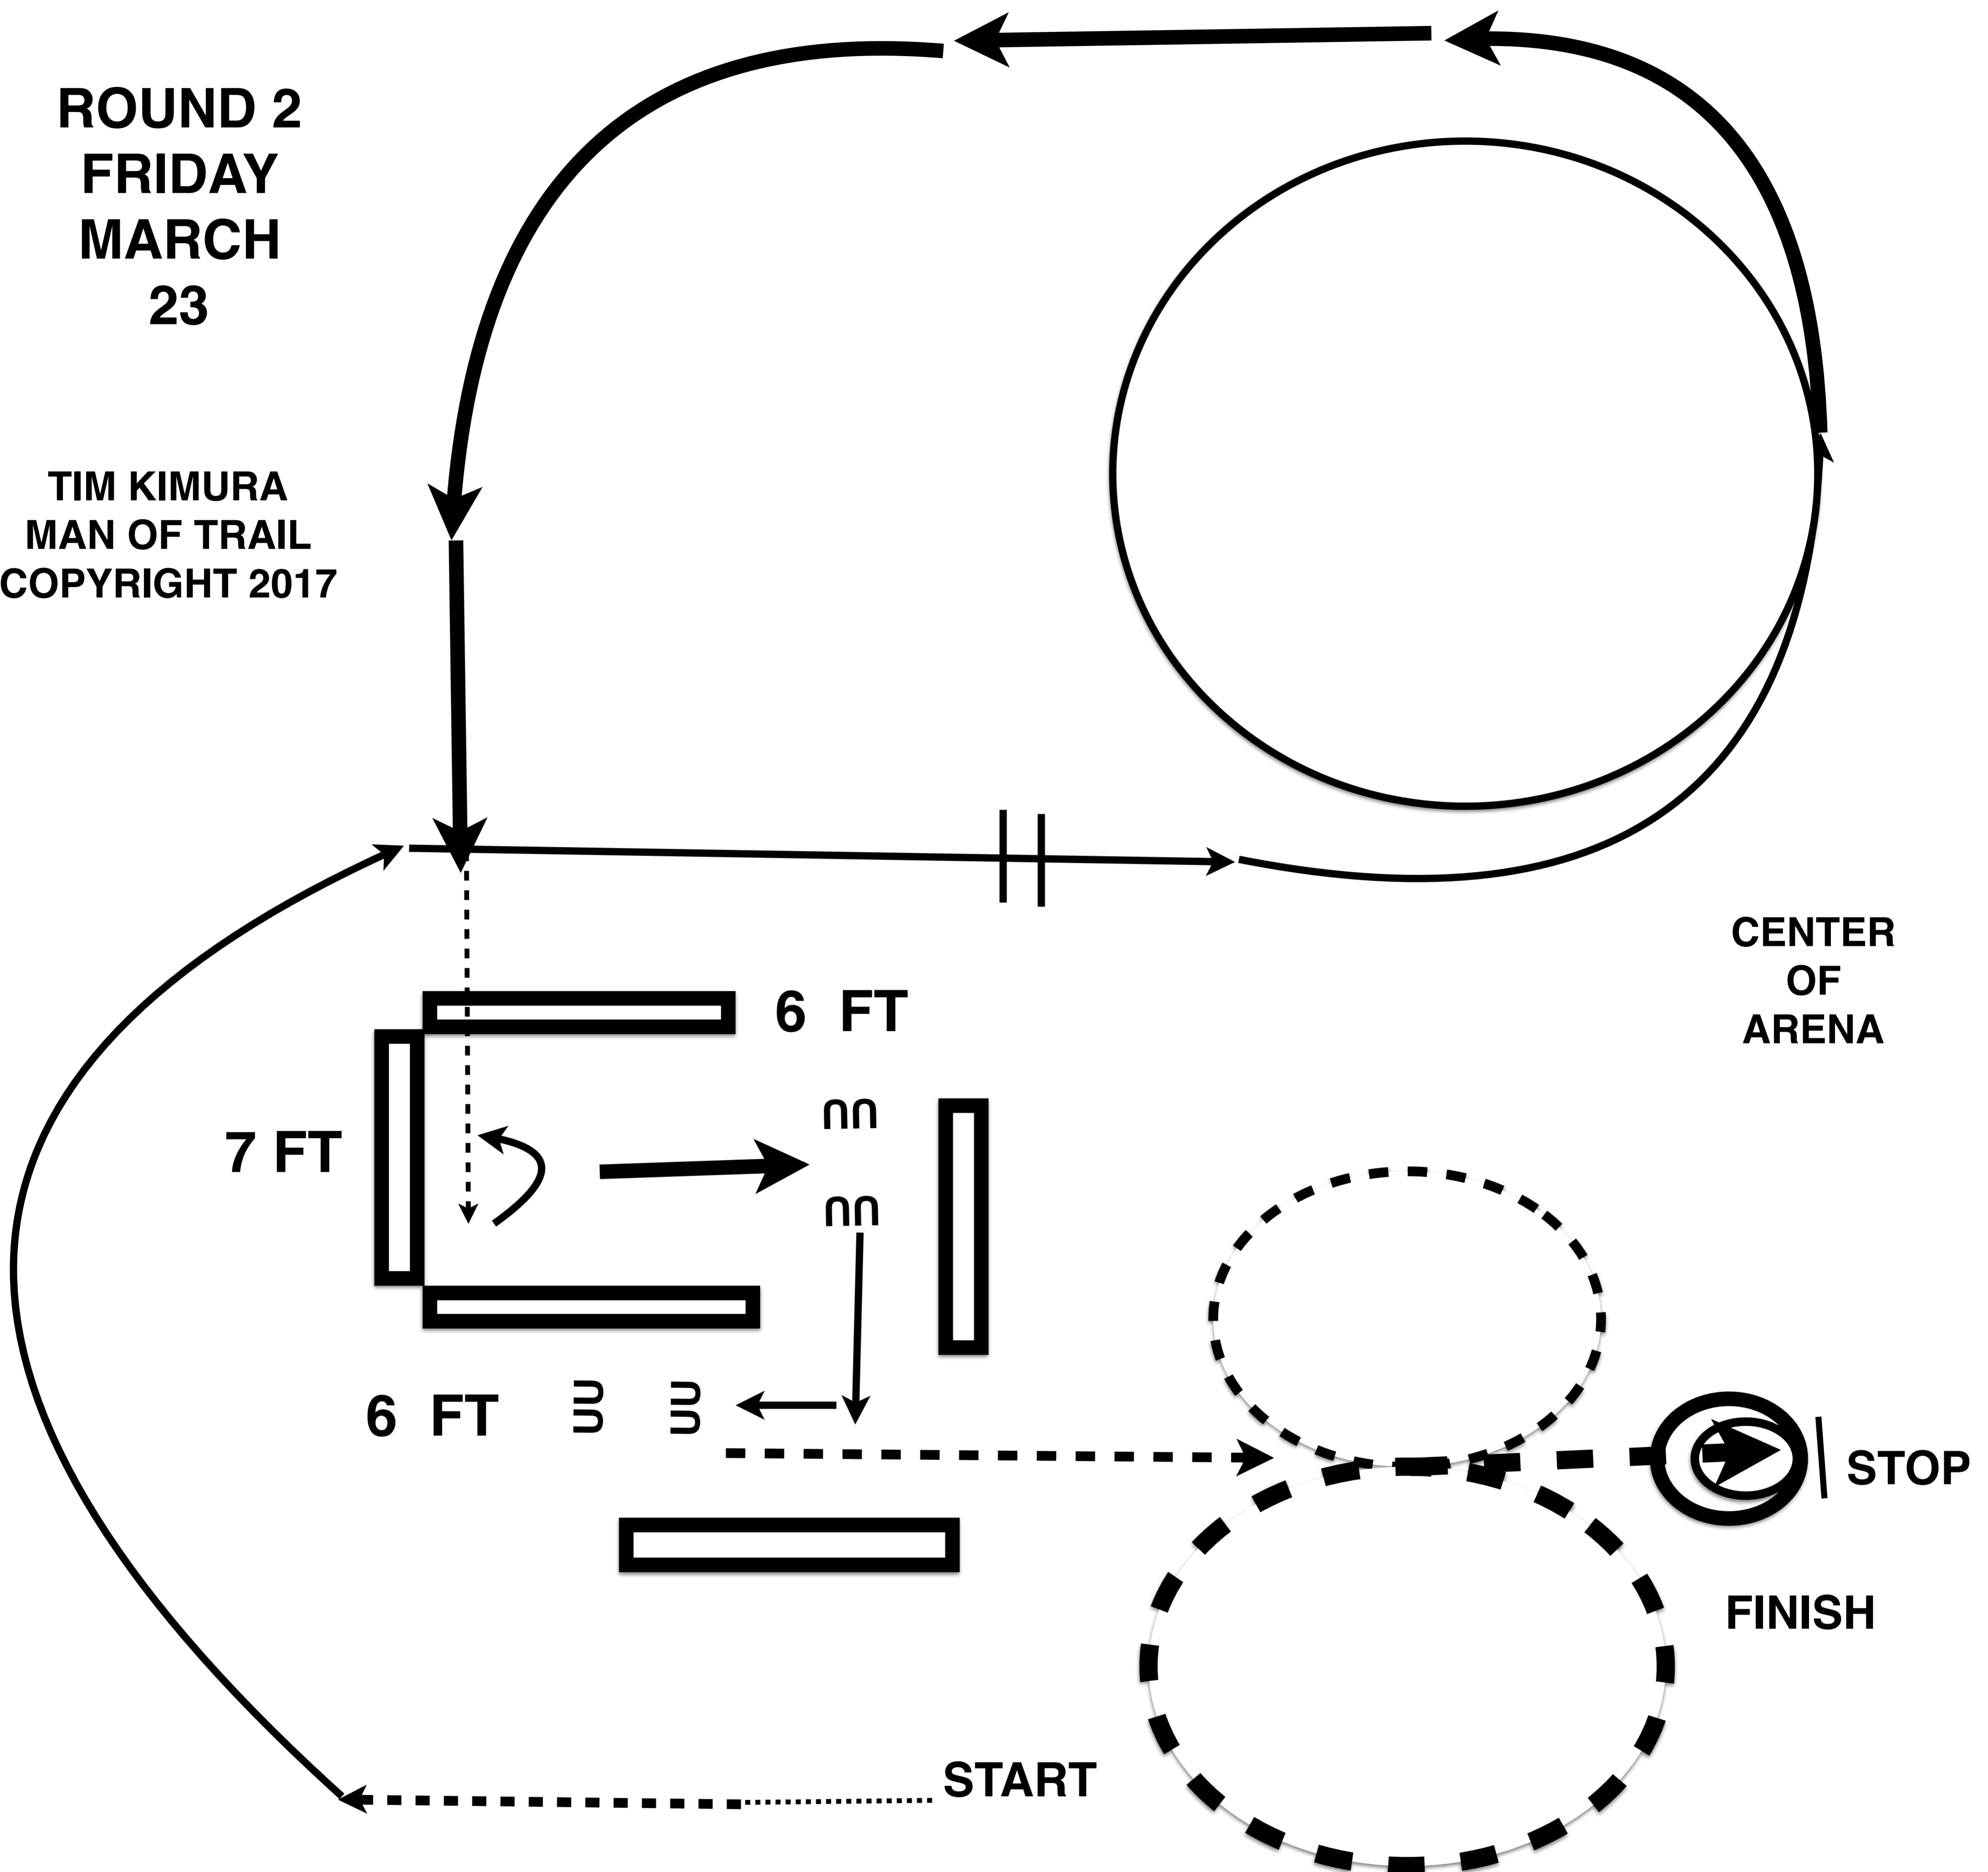

2018 GOLD RUSH CIRCUIT

RANCH RIDING PATTERN

ROUND 2
FRIDAY
MARCH
23

TIM KIMURA
MAN OF TRAIL
COPYRIGHT 2017

1. WALK
2. TROT
3. LOPE RIGHT LEAD TO CENTER OF ARENA.
4. CHANGE LEADS SIMPLE OR FLYING
5. LOPE A CIRCLE TO THE LEFT ON THE LEFT LEAD.
6. EXTEND THE LOPE.
7. BREAK TO THE WALK, WALK OVER LOG AND STOP BETWEEN LOGS.
8. TURN 180 DEGREE TO LEFT THEN SIDE PASS RIGHT.
9. BACK THRU LOGS AROUND CORNER.
10. TROT OUT CHUTE AND MAKE A SMALL CIRCLE TO THE LEFT
11. CHANGE DIRECTIONS AND EXTEND THE TROT IN A BIGGER CIRCLE TO THE RIGHT
12. COME OUT OF CIRCLE AND STOP AND EXECUTE A 360 TURN RIGHT
13. THEN EXECUTE A 360 TURN TO THE LEFT