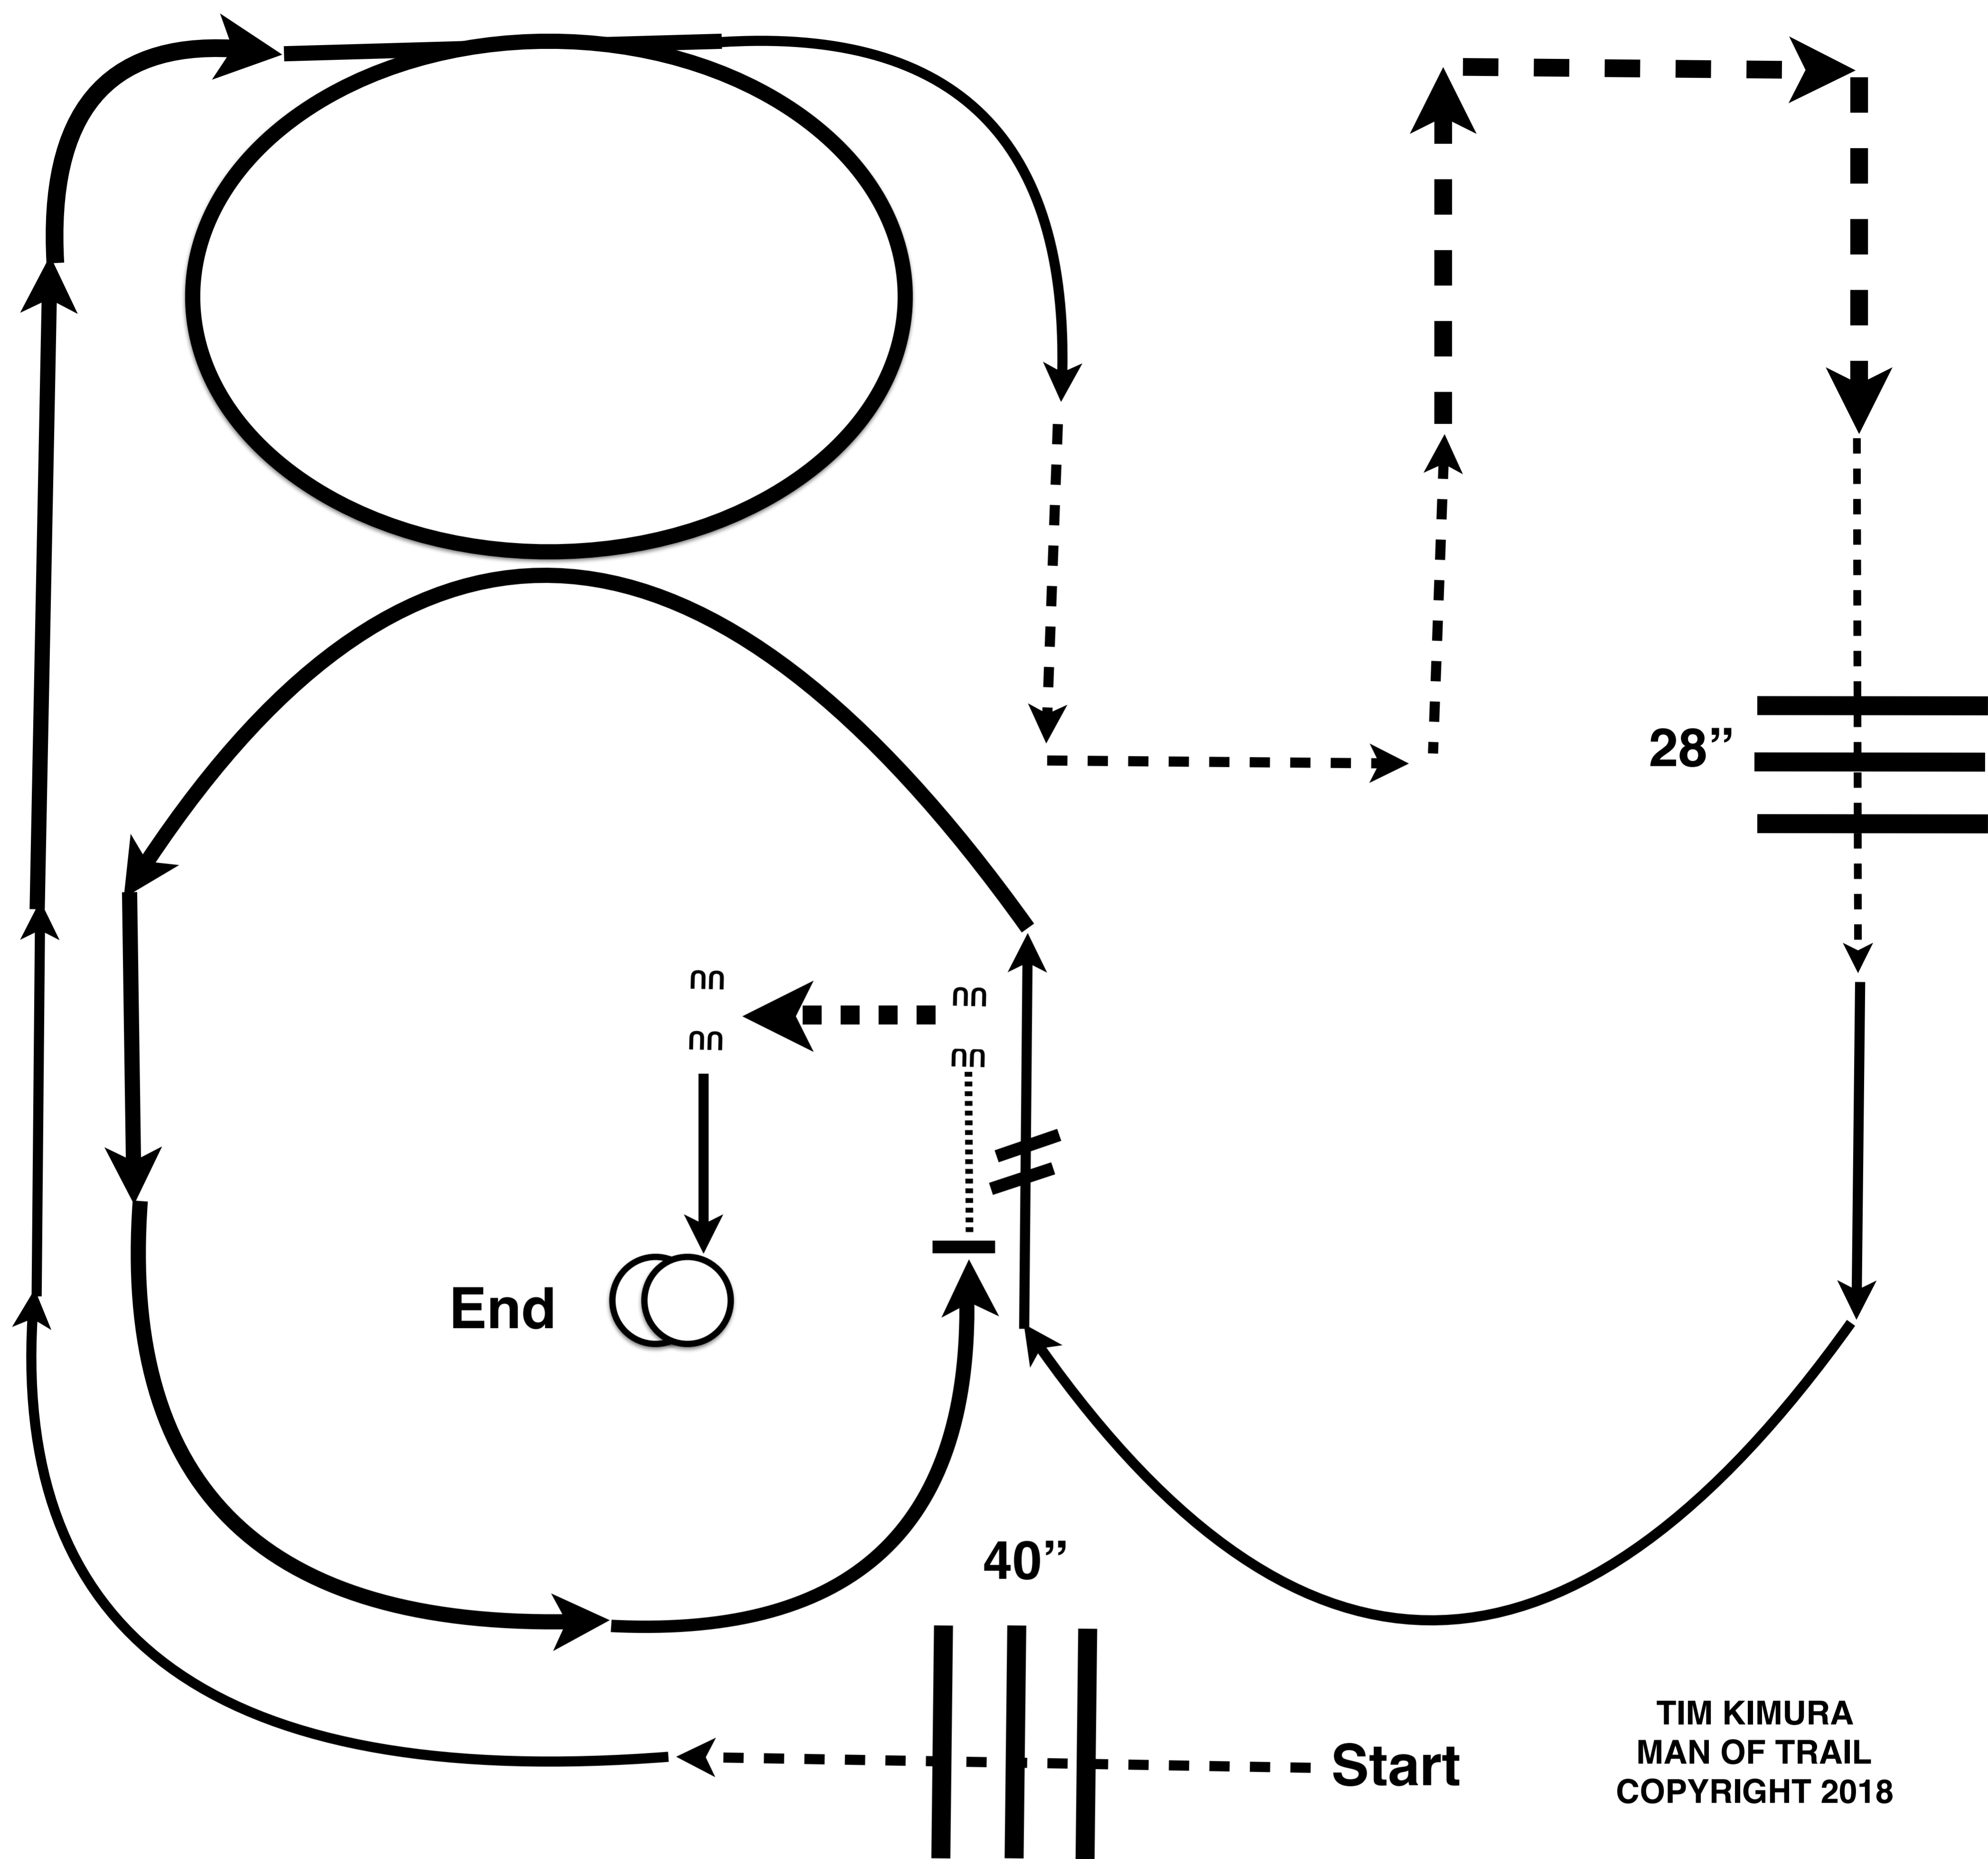

HORSES MOVE OUT OF BARN - NOTIFY SHOW MANAGEMENT BY SATURDAY 2 PM IF YOU ARE STAYING SUNDAY NIGHT

Gold Rush Reining Patterns

	Tuesday	Wednesday	Saturday
Junior	11	9	
L1 Amateur	2	1	
Amateur	3	10	
Amateur Select	6	12	
Youth		2	9
Senior	3	1	

**2018
GOLD RUSH CIRCUIT**

**THURSDAY
3/22**

RANCH RIDING PATTERN

1. Trot over Logs.
2. Lope Right Lead, Lope around corner and down the Left Wall of the arena.
3. At LEFT Center of Arena, begin to Extend the Lope on the Right Lead and continue riding a Small Circle on top end of the arena.
4. Collect the Lope and turn toward center of arena and break down to the Trot.
5. Trot a 90 degree corner Left, then Trot Straight, then execute another 90 degree corner Left.
6. Extend the Trot and Execute a 90 degree corner Right, then Trot straight, then Execute another 90 degree corner Right..
7. Break down to the Walk, Show the Walk, then Walk over Logs.
8. Lope on the Right Lead and begin a half circle to center of arena and Change Leads, in the middle of the arena, Simple or Flying Lead Change.
9. After Lead Change, Lope a few strides then Extend the Lope to the bottom center of the circle.
10. Collect the Lope, Lope a 1/4 circle and Stop in the middle of the circle where you Changed Leads.
11. Walk 10 Steps then Side Pass to the Left about 12-15 ft and then Back up about 12-15 ft.
12. Execute a 360 pivot to the LEFT, then Execute a 360 Pivot to the RIGHT and then hesitate at the end.